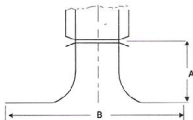

DIMENSIONS OF SPECIAL FITTINGS

SWEEPOLETS

ELBOWLET

LATROLETS

RUN SIZE	OUTLET SIZE	A	B	SIZE	A	B
6 to 36	48.3	38.1	139.7	1/4	38.1	57.15
6 to 36	60.3	38.1	139.7	3/8	38.1	57.15
6 to 36	88.9	42.0	177.8	1/2	38.1	57.15
6 to 36	114.3	51.6	222.2	3/4	46.0	69.65
10 to 36	168.3	68.2	330.2	1	53.9	82.55
12 to 36	219.1	76.2	381.0	1 1/4	65.0	96.84
16 to 36	273.0	79.3	469.9	1 1/2	69.8	107.9
16 to 36	323.9	82.5	520.7	2	85.7	136.5
20 to 36	355.6	86.9	609.6	2 1/2	79.8	133.5
24 to 36	406.4	97.0	711.2	3	96.8	168.7
24 to 36	457.2	114.3	787.4	4	120.6	200.0
24 to 36	506.0	127.0	838.2	6	165.1	221.4
30 to 36	606.6	139.7	965.2			