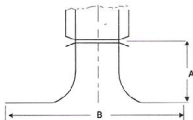

## DIMENSIONS OF SPECIAL FITTINGS

**SWEEPOLETS**

**ELBOWLET**

**LATROLETS**

RUN SIZE	OUTLET SIZE	A	B	SIZE	A	B
6 to 36	48.3	38.1	139.7	1/4	38.1	57.15
6 to 36	60.3	38.1	139.7	3/8	38.1	57.15
6 to 36	88.9	42.0	177.8	1/2	38.1	57.15
6 to 36	114.3	51.6	222.2	3/4	46.0	69.65
10 to 36	168.3	68.2	330.2	1	53.9	82.55
12 to 36	219.1	76.2	381.0	1 1/4	65.0	96.84
16 to 36	273.0	79.3	469.9	1 1/2	69.8	107.9
16 to 36	323.9	82.5	520.7	2	85.7	136.5
20 to 36	355.6	86.9	609.6	2 1/2	79.8	133.5
24 to 36	406.4	97.0	711.2	3	96.8	168.7
24 to 36	457.2	114.3	787.4	4	120.6	200.0
24 to 36	506.0	127.0	838.2	6	165.1	221.4
30 to 36	606.6	139.7	965.2			